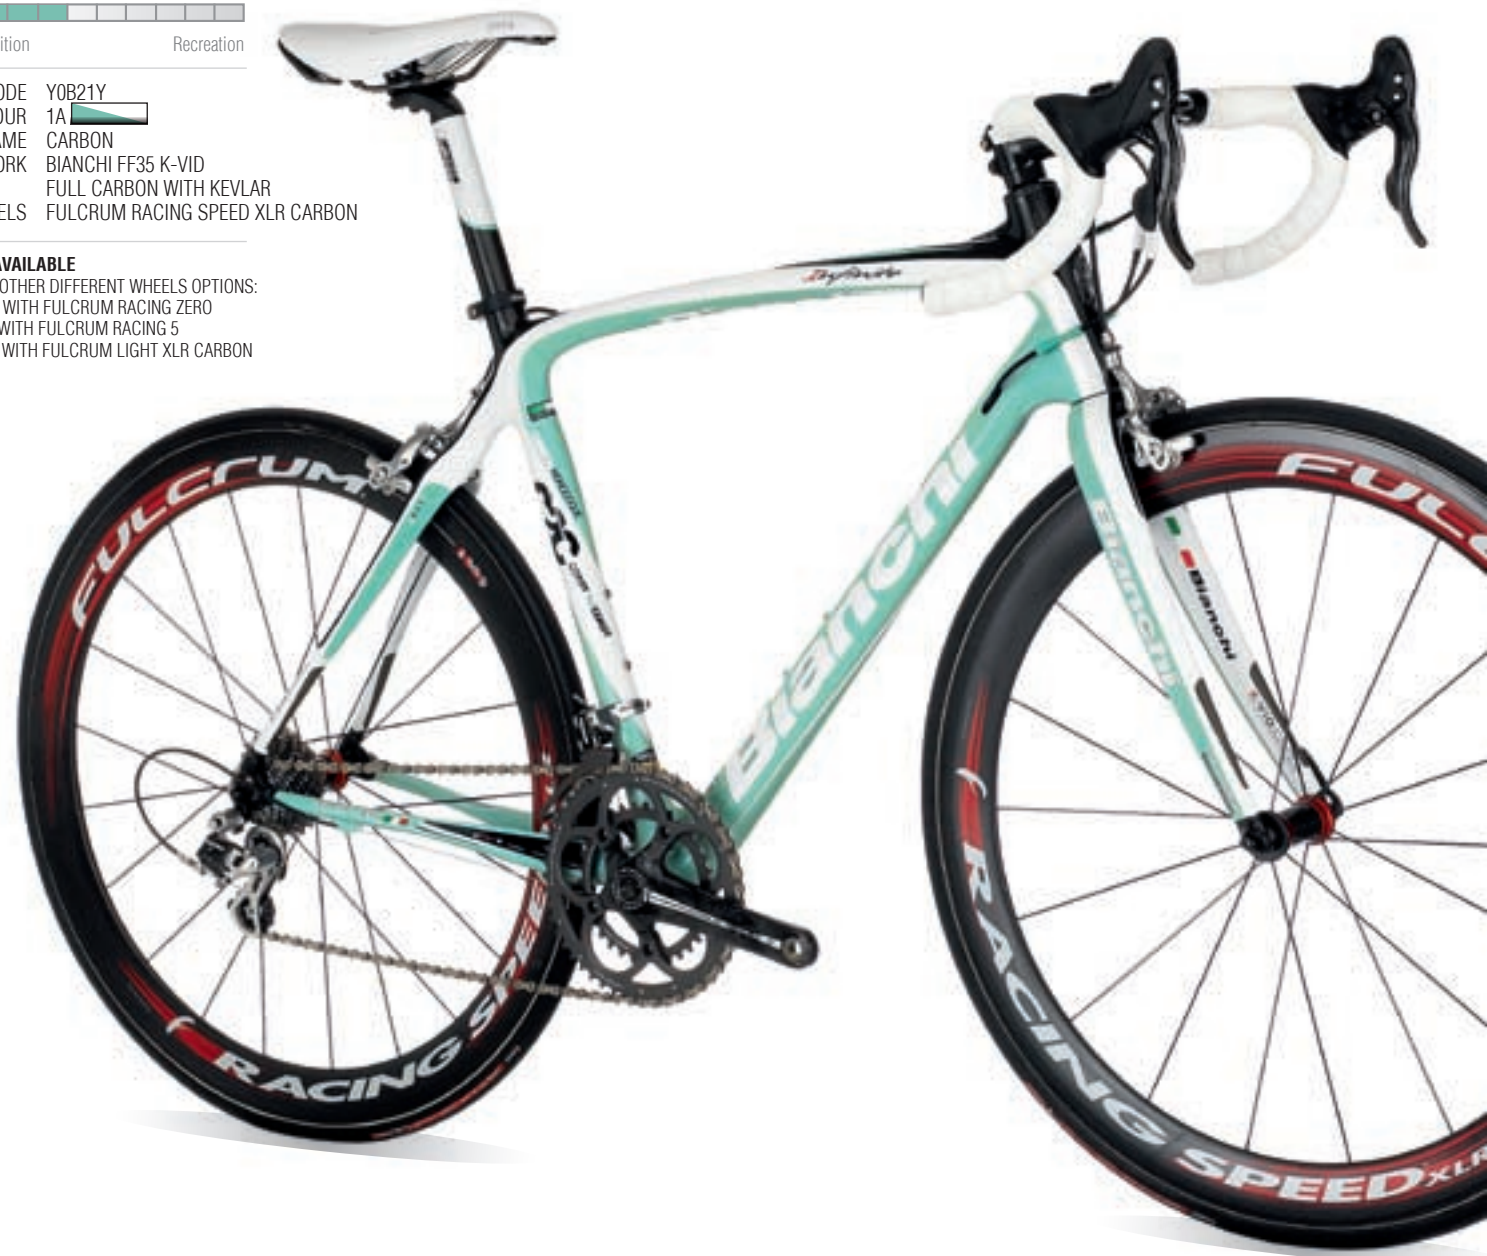

PURPOSE

CODE YOB21Y
COLOUR 1A 
FRAME CARBON
FORK BIANCHI FF35 K-VID
FULL CARBON WITH KEVLAR
WHEELS FULCRUM RACING SPEED XLR CARBON

ALSO AVAILABLE

WITH 3 OTHER DIFFERENT WHEELS OPTIONS:
YOB21X WITH FULCRUM RACING ZERO
YOB211 WITH FULCRUM RACING 5
YOB21Z WITH FULCRUM LIGHT XLR CARBON