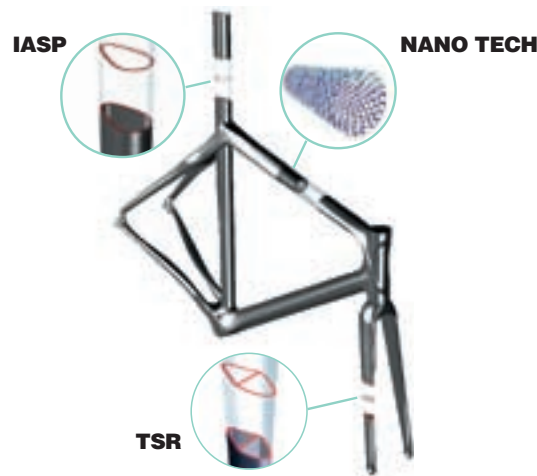

Fausto Coppi, **Il Campionissimo**

Felice Gimondi, **World Champion**, Barcelona 1973

Gianni Bugno, **World Champion**, Benidorm 1992

Marco Pantani, **Il Pirata**

LATEST TECHNOLOGY INBIANCHI

Have Due Otto
928 SL IASP

Infinito

METHANICAL SL

WMP - Wrinkleless Molding Process

- Wrinkles in the material add more weight.
- We detect formation of wrinkles during the curing process to determine the actual characteristics of each frame and the location wrinkles may occur.
- We avoid wrinkles in the material by pre-tuning the thickness of the laminate and the weight of each frame.

NANO POWER TECHNOLOGY

- Nano material has the character of nano-scale size and high superficial content
- Adding Nano technology into the matrix system enhances cohesion superficial content between fiber and matrix.
- Micro cracks in the interlayer will decrease and further reduce extension of cracks.
- Extends anti-fatigue and enhance anti-impact of resin.