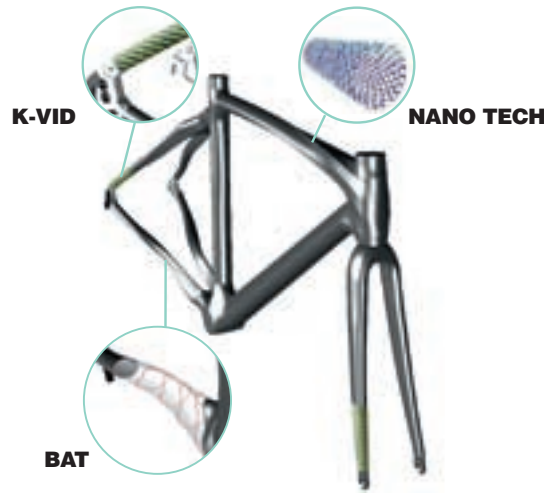

Fausto Coppi, **Il Campionissimo**

Felice Gimondi, **World Champion**, Barcelona 1973

Gianni Bugno, **World Champion**, Benidorm 1992

Marco Pantani, **Il Pirata**

LATEST TECHNOLOGY INBIANCHI

Have Due Otto
928 SL IASP

Infinito

METHANICAL SL

WMP - Wrinkleless Molding Process

- Wrinkles in the material add more weight.
- We detect formation of wrinkles during the curing process to determine the actual characteristics of each frame and the location wrinkles may occur.
- We avoid wrinkles in the material by pre-tuning the thickness of the laminate and the weight of each frame.