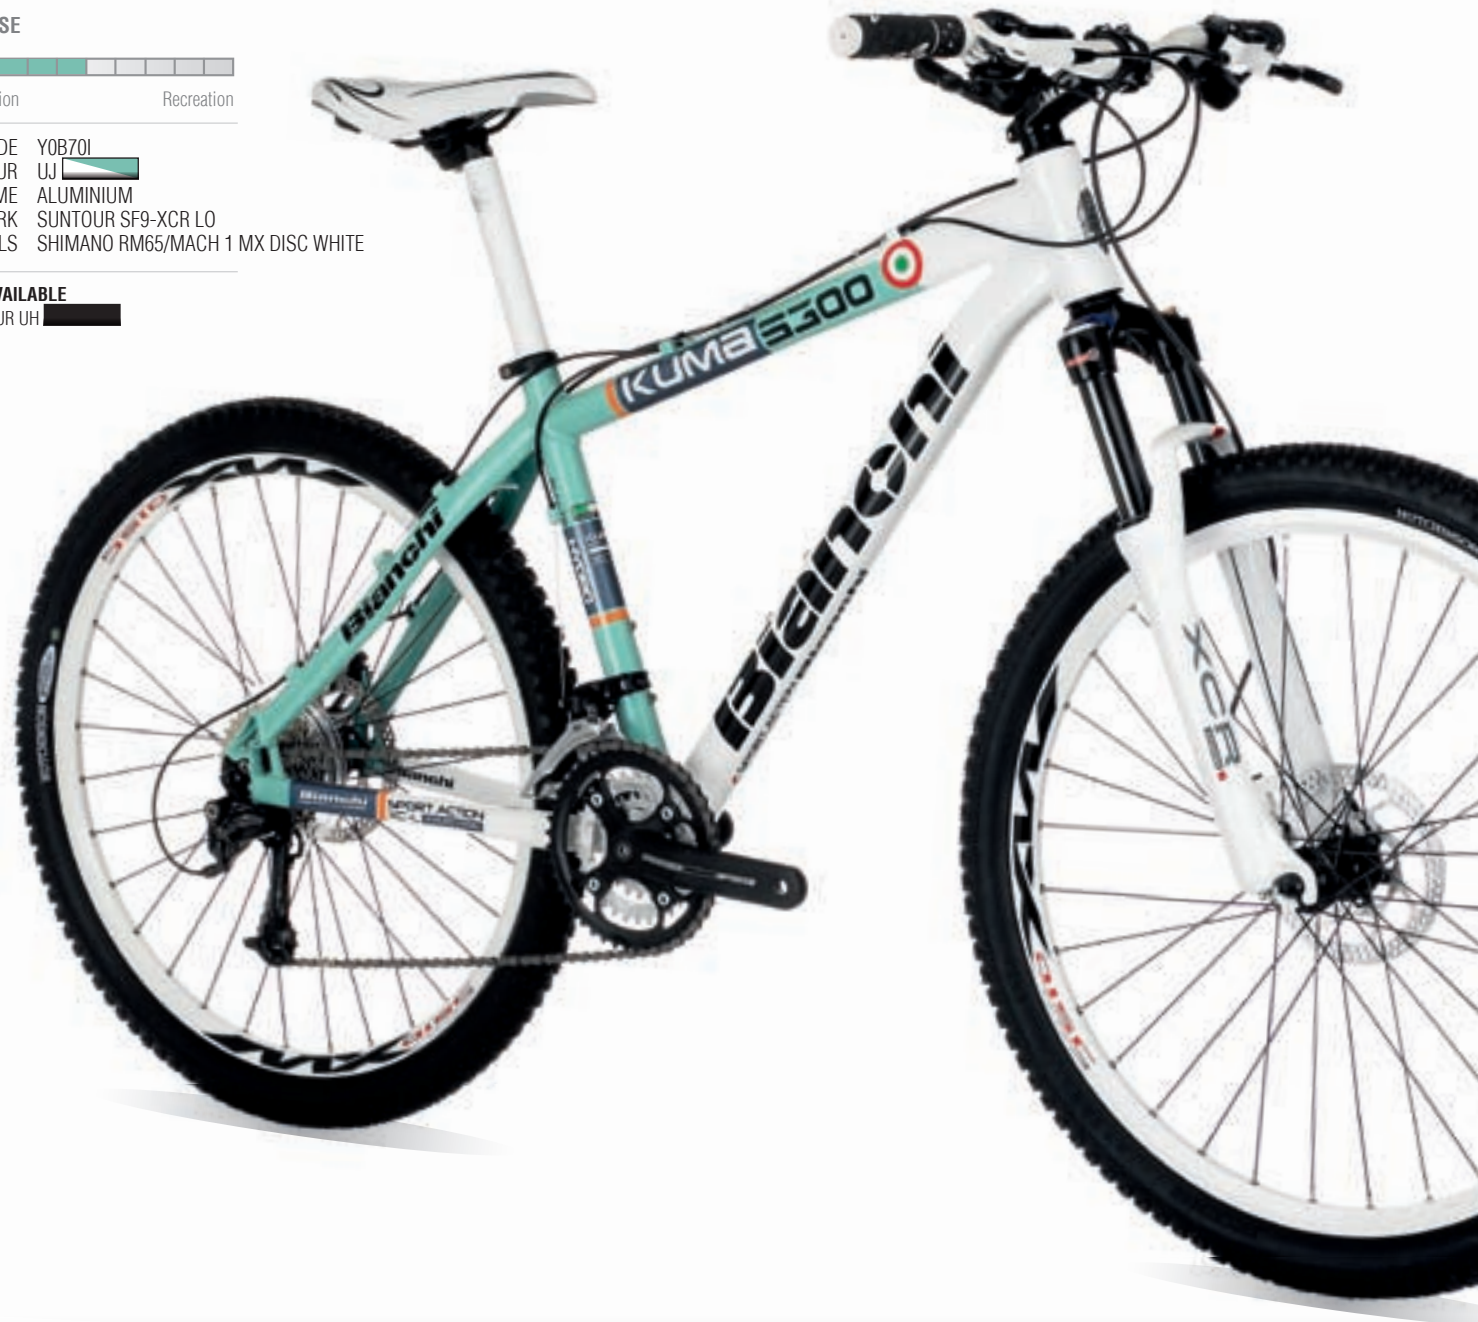

MTB OFF-ROAD

The latest in technology as well as a geometry especially conceived to get a more comfortable position in the saddle, less extreme and more relaxed. **Bicycles for those who are approaching the MTB world and want to do it in the right way.**

Models

KUMA

A 6000 series triple butted aluminium frame with a geometry designed to feel immediately at ease in the saddle. No compromises, is fast and full of fun.

DUEL

Comfortable and elegant, a model for those who love to pedal without the obsession of competition, only chasing a pace, your own pace.

Like MARLB

A new bike concept, inspired from the Supermotard world. Great personality in every detail. A special frame with aggressive geometry for outmost fun, 2.35" coloured tyres.

KUMA 5300 SHIMANO DEORE 27SP

PURPOSE

CODE Y0B701
COLOUR UJ
FRAME ALUMINIUM
FORK SUNTOUR SF9-XCR LO
WHEELS SHIMANO RM65/MACH 1 MX DISC WHITE

ALSO AVAILABLE

IN COLOUR UH